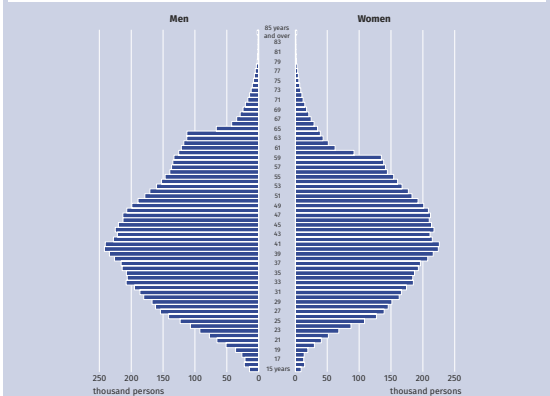

EMPLOYED PERSONS IN THE NATIONAL ECONOMY IN JULY 2024

As at the end of the month

Employed persons in the national economy by sex

Share of employed persons working in entities with 5 or fewer employed persons in the total number of employed persons in the national economy by place of residence

Employed persons in the national economy by sex and age

Median age of employed persons in the national economy by place of residence

Due to the rounding of data, sums of components may differ from the amount given in the item 'total'.