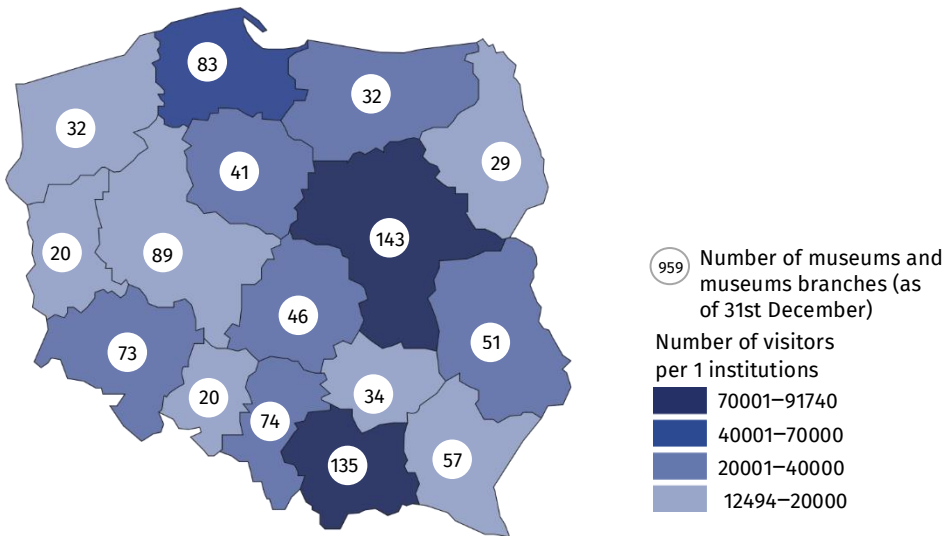

Activity of museums in 2019

11.05.2020

↑ 5.5%
Increase in the number of visitors in comparison to 2018

In 2019, 959 museums and museums branches were operating (1.5% more in comparison to 2018), which were visited by 40.2 million people. Museums organised 2.7 thousand regular exhibitions and 5.0 thousand temporary exhibitions in Poland (including 100 exhibitions from abroad).

The largest number of museums and visitors were in Mazowieckie and Małopolskie voivodships. Number of visitors in museums per 1000 people amounted to 1048 people. In "Night of Museums" took part 798.7 thousand visitors.

In 2019 40.2 million people visited museums, of which 14.3 million free of charge

The largest number of museums belonged to the public sector (77.1%), within which most of the units were organised by self-government units (81.7%). In private sector the largest number of museums were organised by natural persons (38.6%).

Map 1. Museums and museum branches in 2019

29.0% of the total number of museums conducted activity in Mazowieckie and Małopolskie voivodships

Number of objects in museum collection amounted to 22.6 million pieces. The largest part of museum objects were from the archaeology domain (22.3%).