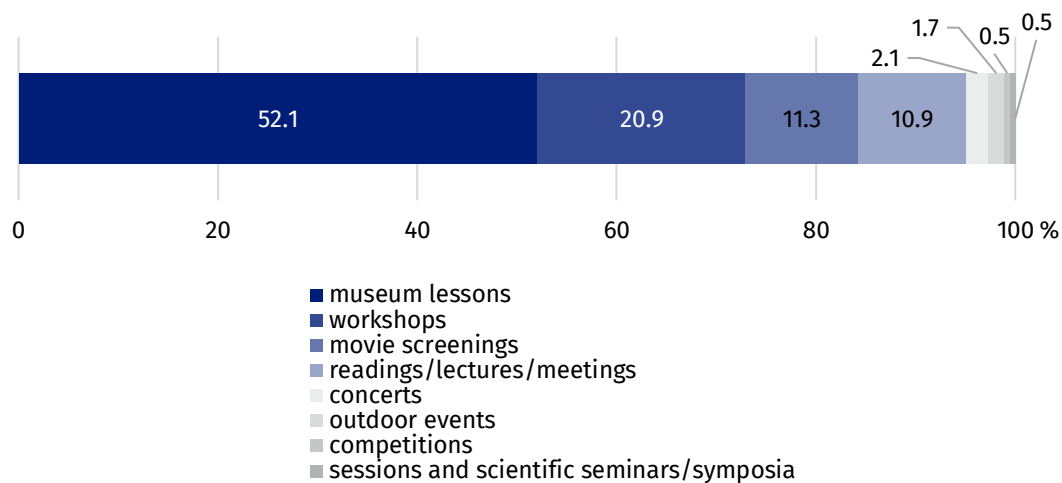

In addition to the primary activity of collecting and presenting collection, museums organised many educational and cultural events. Museums lessons were most frequently organised (80.9 thousand).

Chart 2. The structure of cultural and educational activity of museums and museums branches in 2019