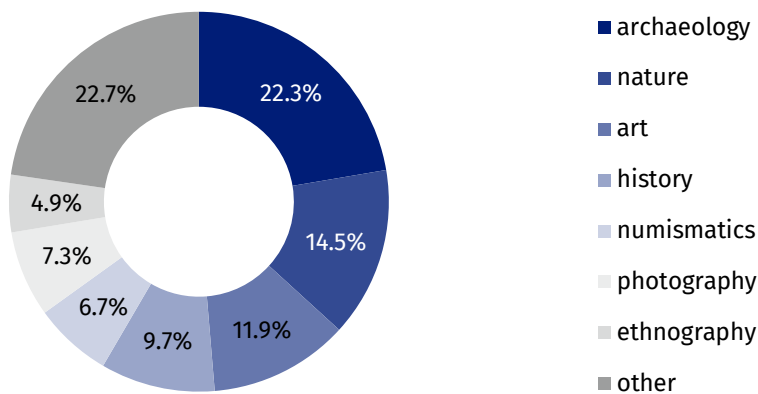

In 2019 40.2 million people visited museums, of which 14.3 million free of charge

The largest number of museums belonged to the public sector (77.1%), within which most of the units were organised by self-government units (81.7%). In private sector the largest number of museums were organised by natural persons (38.6%).

Map 1. Museums and museum branches in 2019

29.0% of the total number of museums conducted activity in Mazowieckie and Małopolskie voivodships

Number of objects in museum collection amounted to 22.6 million pieces. The largest part of museum objects were from the archaeology domain (22.3%).

Chart 1. The structure of museum collection by branch in 2019

As of 31st December

In addition to the primary activity of collecting and presenting collection, museums organised many educational and cultural events. Museums lessons were most frequently organised (80.9 thousand).