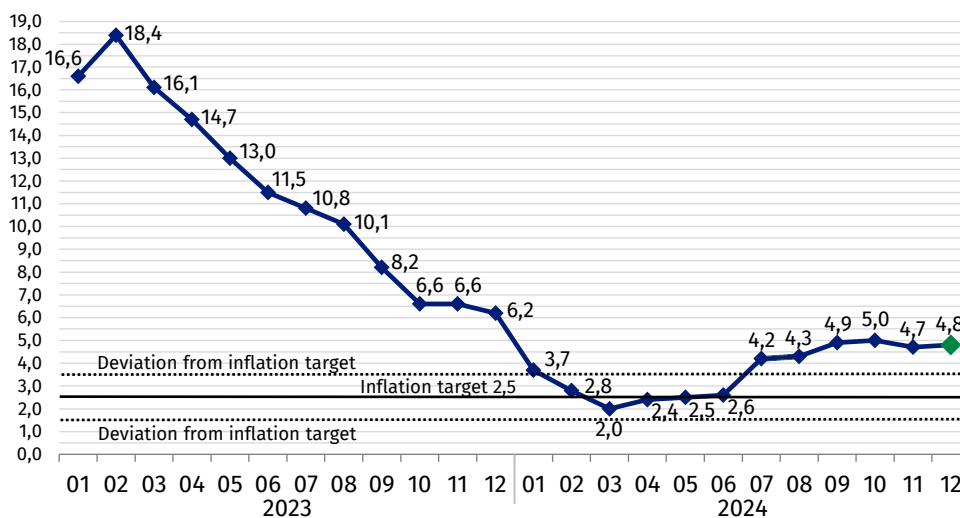

Flash estimate of the consumer price index in December 2024

03.01.2025

4.8%

an increase compared with the corresponding month of the previous year

Consumer prices according to the flash estimate in December 2024, compared with the corresponding month of the previous year, increased by 4,8% (price index 104,8) and as related to the previous month increased by 0,2% (price index 100,2).

Table 1. Flash estimate of the consumer price index in December 2024

SPECIFICATION	12 2024		01-12 2024
	12 2023=100	11 2024=100	01-12 2023=100
TOTAL	104,8	100,2	103,7
Food and non-alcoholic beverages	104,8	100,2	103,3
Electricity, gas and other fuels	112,0	100,0	104,3
Fuels for personal transport equipment	96,1	100,3	97,6

Chart 1. Changes in consumer prices^a as related to the corresponding period of the previous year (in %)

^a Final data with the exception of the information prepared according to the flash estimate in December 2024