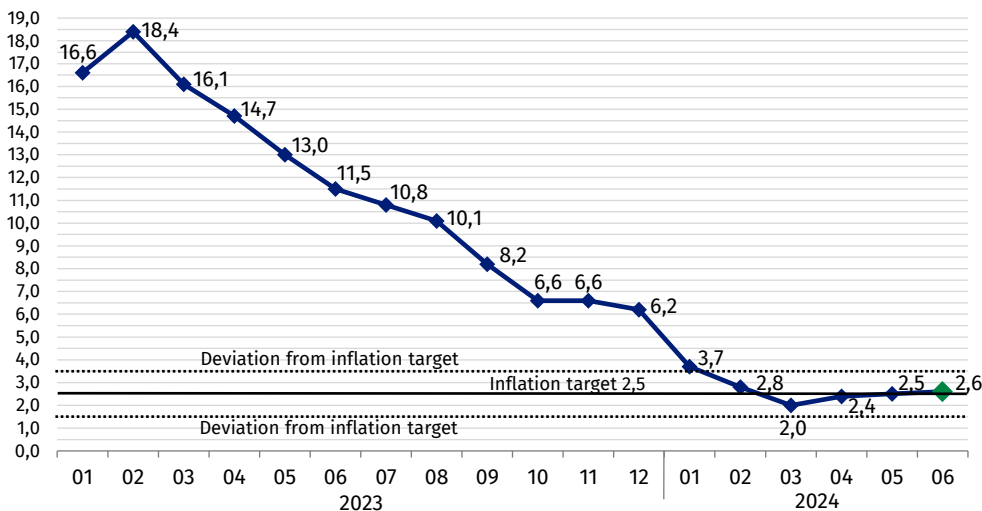

Flash estimate of the consumer price index in June 2024

28.06.2024

2.6%

an increase compared with the corresponding month of the previous year

Consumer prices according to the flash estimate in June 2024, compared with the corresponding month of the previous year, increased by 2,6% (price index 102,6) and as related to the previous month increased by 0,1% (price index 100,1).

Table 1. Flash estimate of the consumer price index in June 2024

SPECIFICATION	06 2024	
	06 2023=100	05 2024=100
TOTAL	102,6	100,1
Food and non-alcoholic beverages	102,5	100,7
Electricity, gas and other fuels	98,4	99,9
Fuels for personal transport equipment	101,6	97,2

Chart 1. Changes in consumer prices^a as related to the corresponding period of the previous year (in %)

^a Final data with the exception of the information prepared according to the flash estimate in June 2024