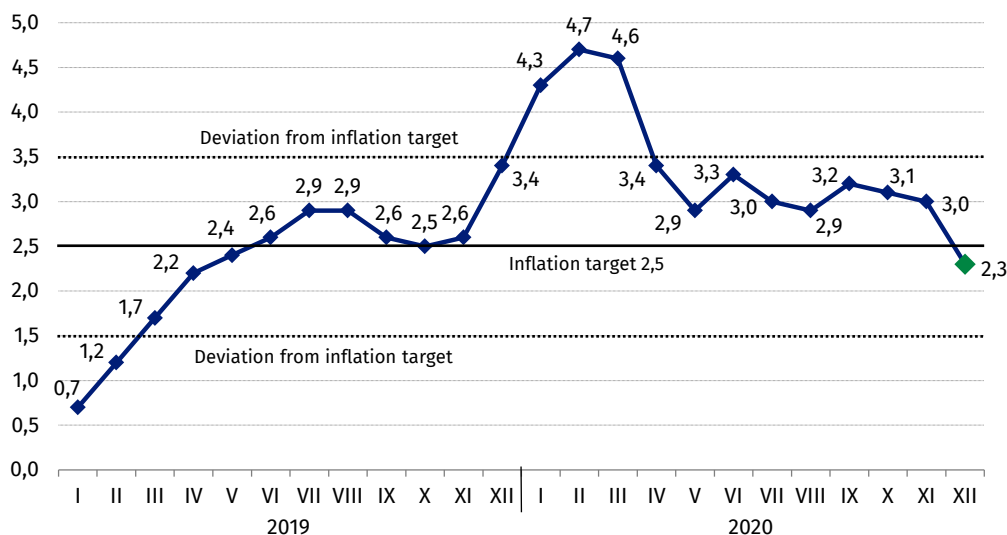

Flash estimate of the consumer price index in December 2020

07.01.2021

2.3%

an increase compared with the corresponding month of the previous year

Consumer prices according to the flash estimate in December 2020, compared with the corresponding month of the previous year, increased by 2,3% (price index 102,3), and as related to the previous month increased by 0,1% (price index 100,1).

Table 1. Flash estimate of the consumer price index in December 2020

SPECIFICATION	XII 2020		I-XII 2020
	XII 2019=100	XI 2020=100	I-XII 2019=100
TOTAL	102,3	100,1	103,4
Food and non-alcoholic beverages	100,7	99,9	104,7
Electricity, gas and other fuels	104,6	100,0	104,9
Fuels for personal transport equipment	91,6	103,0	89,6

Chart 1. Consumer prices* (change in % compared with the corresponding period of the previous year)

* Final data with the exception of the information prepared according to the flash estimate in December 2020

In case of quoting Statistics Poland data, please provide information: "Source of data: Statistics Poland", and in case of publishing calculations made on data published by Statistics Poland, please include the following disclaimer: "Own study based on figures from Statistics Poland".