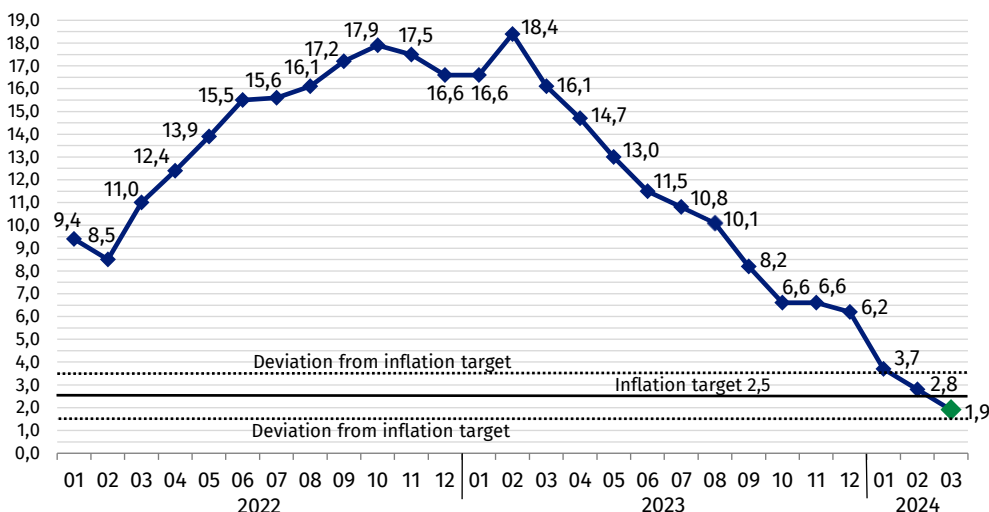

Flash estimate of the consumer price index in March 2024

29.03.2024

1.9%

an increase compared with the corresponding month of the previous year

Consumer prices according to the flash estimate in March 2024, compared with the corresponding month of the previous year, increased by 1,9% (price index 101,9) and as related to the previous month increased by 0,2% (price index 100,2).

Table 1. Flash estimate of the consumer price index in March 2024

SPECIFICATION	03 2024	
	03 2023=100	02 2024=100
TOTAL	101,9	100,2
Food and non-alcoholic beverages	100,2	99,8
Electricity, gas and other fuels	97,4	99,6
Fuels for personal transport equipment	95,5	100,1

Chart 1. Changes in consumer prices^a as related to the corresponding period of the previous year (in %)

^a Final data with the exception of the information prepared according to the flash estimate in March 2024